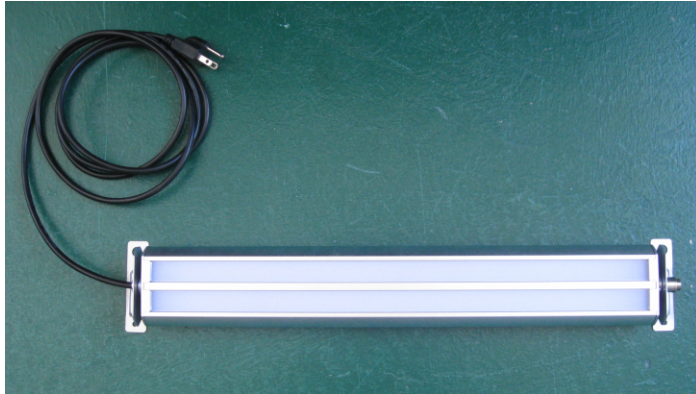

Product Name: LED Task Lamp

Model No.: CZTL06006 / CZTL09008

**Type: SMD Led Task Lamp
(AC100~240V, 50~60Hz)**

LED Task Lamp

Production Photo:

Led Task Lamp: 6W/9W

Product Features:

- AC 100~240V input
- Good quality super bright SMD led chips from Taiwan Epistar
- Available colors: warm white, pure white, cool white
- High quality PMMA Optical panel from Japan
- Easy installation, widely applications
- Adjustable bracket
- Lifespan: 50,000 hours
- Warranty: 2 years

Applications:

- Task Lamp in office, work shop;
- Reading Lamp in library, desk, reading room
- Cabinet Lamp in kitchen

LED Task Lamp

Basic Parameters:

Model No.	CZTL06006				CZTL09008	
Characteristics						
Input Voltage	AC100-240V, 50~60Hz				AC100-240V, 50~60Hz	
Power	6W				9W	
Available colors	Warm White		Pure White		Cool White	
CRI	Ra>75		Ra>75		Ra>75	
Luminous Flux	6W	9W	6W	9W	6W	9W
	340lm	510lm	350lm	530lm	350lm	530lm
Beam angle	130°				130°	
Light efficiency	> 0.9				> 0.9	
IP grade	IP40				IP40	
Storage temperature	-30~50°C				-30~50°C	
Working temperature	-20~40°C				-20~40°C	
Lifespan	50,000 hours				50,000 hours	
Warranty	2 years				2 years	
Led info						
LED Quantity	80PCS				120PCS	
Other info						
Material	Casting aluminum, 2mmthick optical diffuser Casting aluminum, 2mmthick optical diffuser					
Package Size (L*W*H)	115*65*590mm / 1 pc					
Net Weight	0.98 Kgs				1.02Kgs	
Outer Carton Size:	59*60*35cm / 25 pc					

LED Task Lamp

Dimensions:

Installation Instructions: