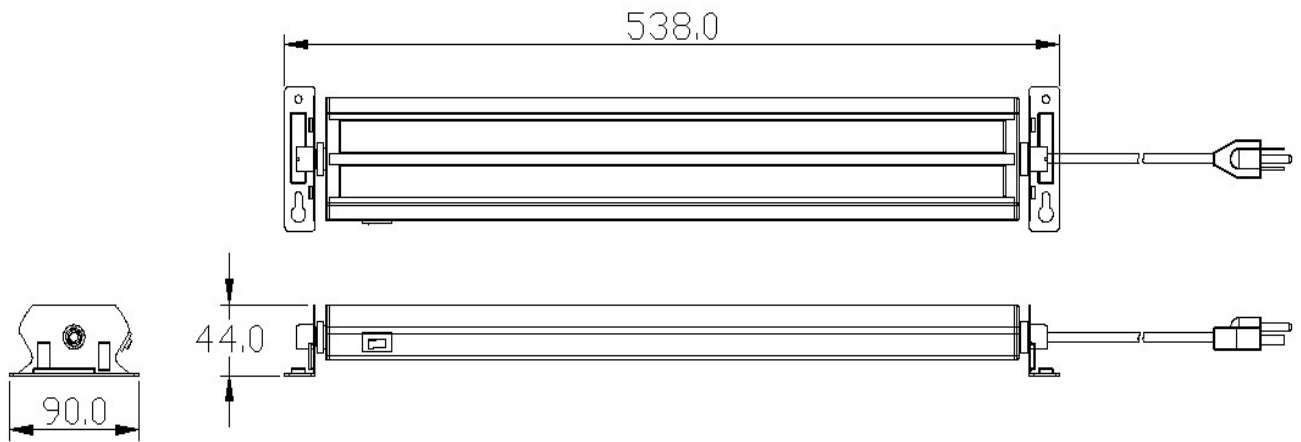

Applications:

- Task Lamp in office, work shop;
- Reading Lamp in library, desk, reading room
- Cabinet Lamp in kitchen

LED Task Lamp

Basic Parameters:

Model No.	CZTL06006				CZTL09008	
Characteristics						
Input Voltage	AC100-240V, 50~60Hz				AC100-240V, 50~60Hz	
Power	6W				9W	
Available colors	Warm White		Pure White		Cool White	
CRI	Ra>75		Ra>75		Ra>75	
Luminous Flux	6W	9W	6W	9W	6W	9W
	340lm	510lm	350lm	530lm	350lm	530lm
Beam angle	130°				130°	
Light efficiency	> 0.9				> 0.9	
IP grade	IP40				IP40	
Storage temperature	-30~50°C				-30~50°C	
Working temperature	-20~40°C				-20~40°C	
Lifespan	50,000 hours				50,000 hours	
Warranty	2 years				2 years	
Led info						
LED Quantity	80PCS				120PCS	
Other info						
Material	Casting aluminum, 2mmthick optical diffuser Casting aluminum, 2mmthick optical diffuser					
Package Size (L*W*H)	115*65*590mm / 1 pc					
Net Weight	0.98 Kgs				1.02Kgs	
Outer Carton Size:	59*60*35cm / 25 pc					

LED Task Lamp

Dimensions:

Installation Instructions: